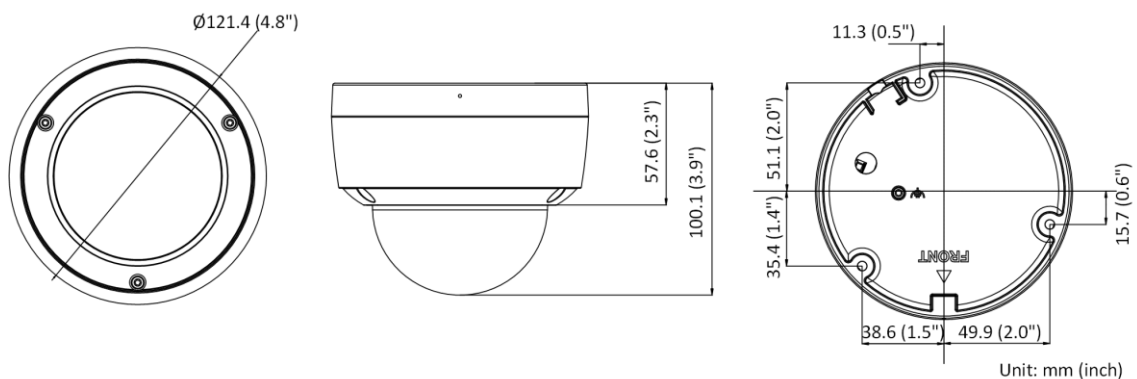

▪ Available Model

DS-2CD2147G2 (2.8/4 mm)

DS-2CD2147G2-SU (2.8/4 mm)

▪ Typical Application

Hikvision products are classified into three levels according to their anti-corrosion performance. Refer to the following description to choose for your using environment.

This model has NO SPECIFIC PROTECTION.

Level	Description
Top-level protection	Hikvision products at this level are equipped for use in areas where professional anti-corrosion protection is a must. Typical application scenarios include coastlines, docks, chemical plants, and more.
Moderate protection	Hikvision products at this level are equipped for use in areas with moderate anti-corrosion demands. Typical application scenarios include coastal areas about 2 kilometers (1.24 miles) away from coastlines, as well as areas affected by acid rain.
No specific protection	Hikvision products at this level are equipped for use in areas where no specific anti-corrosion protection is needed.

▪ Dimension

▪ Accessory

▪ Optional

DS-1253ZJ-M	DS-1271ZJ-120	DS-1272ZJ-120B	DS-1275ZJ-SUS
Rain Shade	Pendant Mount	Wall Mount	Vertical Pole Mount