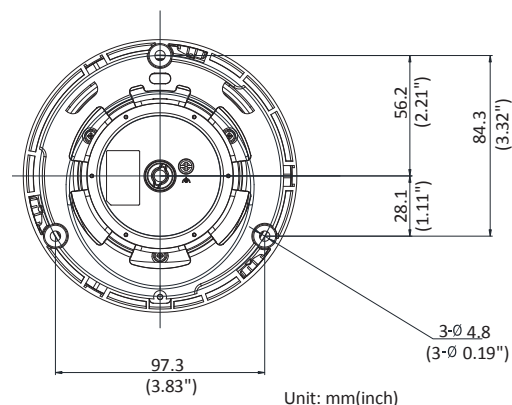

WB-B325
2 MP IR Fixed Turret Network Camera

WHITEBOX
Surveillance **your** way

Dimension

Unit: mm

Accessories