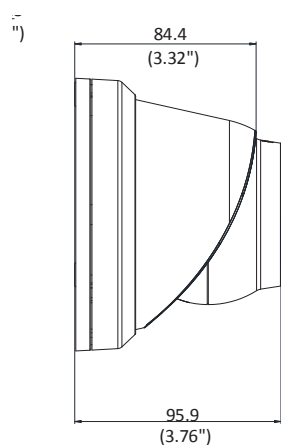

**Available Model**  
 WB-B325

**WB-B325**  
**2 MP IR Fixed Turret Network Camera**

**WHITEBOX**  
 Surveillance **your** way

**Dimension**

Unit: mm

**Accessories**

WBA-1273-130  
 Wall Mount

WBA-1275-SUS  
 Vertical Pole Mount