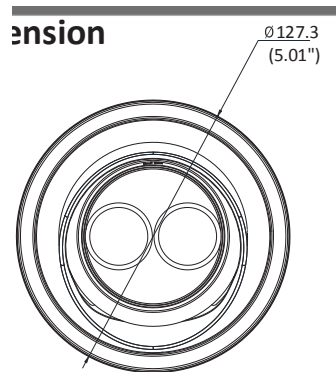

WB-B325
2 MP IR Fixed Turret Network Camera

WHITEBOX
Surveillance **your** way

Dimension

Unit: mm

Accessories