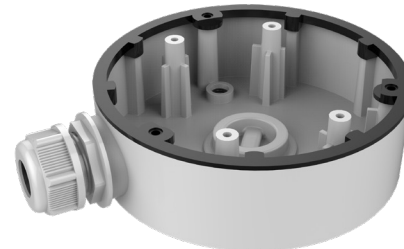

**WB-B545**  
**4 MP IR Fixed Mini Dome Network Camera**

**WHITEBOX**  
 Surveillance **your way**

**Specifications**

General	
<b>Operating Conditions</b>	-30 °C to +60 °C [-22 °F to +140 °F], Humidity 95% or less (non-condensing)
<b>Web Client Language</b>	32 languages English, Russian, Estonian, Bulgarian, Hungarian, Greek, German, Italian, Czech, Slovak, French, Polish, Dutch, Portuguese, Spanish, Romanian, Danish, Swedish, Norwegian, Finnish, Croatian, Slovenian, Serbian, Turkish, Korean, Traditional Chinese, Thai, Vietnamese, Japanese, Latvian, Lithuanian, Portuguese (Brazil)
<b>Power Supply</b>	12 VDC ± 25%, PoE (802.3af)
<b>Power Consumption and Current</b>	12 VDC, 0.7 A, max. 8.5 W, $\Phi$ 5.5mm coaxial plug power PoE (802.3af, 36 V to 57 V), 0.3 A to 0.1 A, max. 10 W
<b>Protection Level</b>	IK8, IP66
<b>Material</b>	Front cover: plastic, Bottom base: metal
<b>Dimensions</b>	$\Phi$ 110 mm × 56.4 mm ( $\Phi$ 4.3" × 2.2")
<b>Weight</b>	Camera: Approx. 400 g (0.9 lb.)

**Available Model**  
 WB-B545

**Dimension**

Unit: mm

**Accessories**

**WBA-1280-DM46**  
 Junction Box