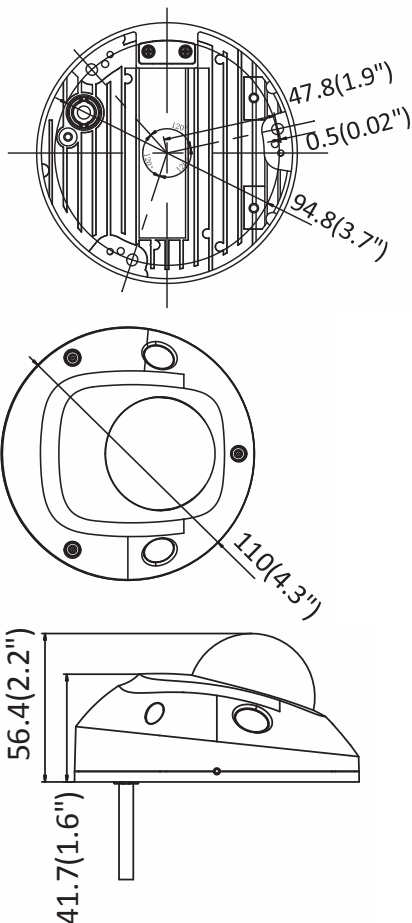

**WB-B545**  
**4 MP IR Fixed Mini Dome Network Camera**

**WHITEBOX**  
 Surveillance **your way**

**Specifications**

General	
<b>Operating Conditions</b>	-30 °C to +60 °C [-22 °F to +140 °F], Humidity 95% or less (non-condensing)
<b>Web Client Language</b>	32 languages English, Russian, Estonian, Bulgarian, Hungarian, Greek, German, Italian, Czech, Slovak, French, Polish, Dutch, Portuguese, Spanish, Romanian, Danish, Swedish, Norwegian, Finnish, Croatian, Slovenian, Serbian, Turkish, Korean, Traditional Chinese, Thai, Vietnamese, Japanese, Latvian, Lithuanian, Portuguese (Brazil)
<b>Power Supply</b>	12 VDC ± 25%, PoE (802.3af)
<b>Power Consumption and Current</b>	12 VDC, 0.7 A, max. 8.5 W, $\Phi$ 5.5mm coaxial plug power PoE (802.3af, 36 V to 57 V), 0.3 A to 0.1 A, max. 10 W
<b>Protection Level</b>	IK8, IP66
<b>Material</b>	Front cover: plastic, Bottom base: metal
<b>Dimensions</b>	$\Phi$ 110 mm × 56.4 mm ( $\Phi$ 4.3" × 2.2")
<b>Weight</b>	Camera: Approx. 400 g (0.9 lb.)

**Available Model**  
 WB-B545

**Dimension**

Unit: mm

**Accessories**

**WBA-1280-DM46**  
 Junction Box