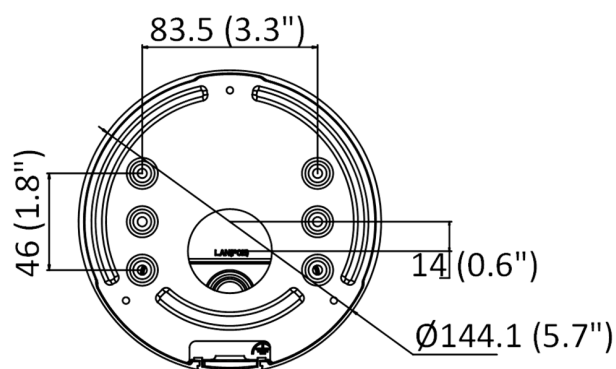

## Specifications

Deep Learning Function	
Face Capture	Yes
Perimeter Protection	Line crossing detection, intrusion detection, region entrance detection, region exiting detection
General	
Storage Conditions	-30 °C to 60 °C (-22 °F to 140 °F). Humidity 95% or less (non-condensing)
Startup and Operating Conditions	-30 °C to 60 °C (-22 °F to 140 °F). Humidity 95% or less (non-condensing)
Power Supply	12 VDC ± 25%, reverse polarity protection
Power Consumption and Current	DC: 12 V, 1.08 A, max. 13 W PoE: (802.3at, 42.5 V to 57 V), 0.36 A to 0.27 A, max. 15 W
Power Interface	Two-core terminal plug
Camera Material	ADC12
Camera Dimension	Ø144.1 × 345.7 mm (5.7" × 13.6")
Package Dimension	385 × 190 × 180 mm (15.2" × 7.5" × 7.1")
Camera Weight	Approx. 1445 g (3.2 lb.)
With Package Weight	Approx. 2571 g (5.7 lb.)
Linkage Method	Upload to NAS/memory card/FTP, notify surveillance center, trigger record, trigger capture, send email, audible warning
Web Client Language	33 languages English, Russian, Estonian, Bulgarian, Hungarian, Greek, German, Italian, Czech, Slovak, French, Polish, Dutch, Portuguese, Spanish, Romanian, Danish, Swedish, Norwegian, Finnish, Croatian, Slovenian, Serbian, Turkish, Korean, Traditional Chinese, Thai, Vietnamese, Japanese, Latvian, Lithuanian, Portuguese (Brazil), Ukrainian
General Function	Anti-flicker, heartbeat, mirror, privacy masks, flash log, password reset via email, pixel counter
Software Reset	Yes
Approval	
EMC	FCC (47 CFR Part 15, Subpart B); CE-EMC (EN 55032: 2015, EN 61000-3-2: 2014, EN 61000-3-3: 2013, EN 50130-4: 2011 +A1: 2014); RCM (AS/NZS CISPR 32: 2015); KC (KN 32: 2015, KN 35: 2015)
Safety	UL (UL 60950-1); , CB (IEC 60950-1: 2005 + Am 1: 2009 + Am 2: 2013); CE-LVD (EN 60950-1: 2005 + Am 1: 2009 + Am 2: 2013); , LOA (IEC/EN 60950-1)
Environment	CE-RoHS (2011/65/EU); WEEE (2012/19/EU); Reach (Regulation (EC) No 1907/2006)
Protection	IP66 (IEC 60529-2013), IK10 (IEC 62262:2002)

## Specifications

### Dimension

Unit: mm