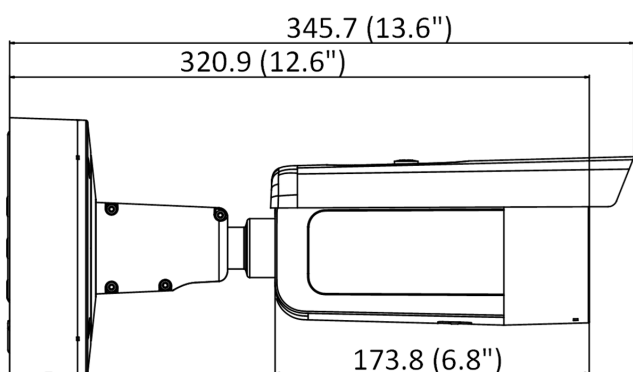

## Specifications

Deep Learning Function	
Face Capture	Yes
Perimeter Protection	Line crossing detection, intrusion detection, region entrance detection, region exiting detection
General	
Storage Conditions	-30 °C to 60 °C (-22 °F to 140 °F). Humidity 95% or less (non-condensing)
Startup and Operating Conditions	-30 °C to 60 °C (-22 °F to 140 °F). Humidity 95% or less (non-condensing)
Power Supply	12 VDC ± 25%, reverse polarity protection
Power Consumption and Current	DC: 12 V, 1.08 A, max. 13 W PoE: (802.3at, 42.5 V to 57 V), 0.36 A to 0.27 A, max. 15 W
Power Interface	Two-core terminal plug
Camera Material	ADC12
Camera Dimension	Ø144.1 × 345.7 mm (5.7" × 13.6")
Package Dimension	385 × 190 × 180 mm (15.2" × 7.5" × 7.1")
Camera Weight	Approx. 1445 g (3.2 lb.)
With Package Weight	Approx. 2571 g (5.7 lb.)
Linkage Method	Upload to NAS/memory card/FTP, notify surveillance center, trigger record, trigger capture, send email, audible warning
Web Client Language	33 languages English, Russian, Estonian, Bulgarian, Hungarian, Greek, German, Italian, Czech, Slovak, French, Polish, Dutch, Portuguese, Spanish, Romanian, Danish, Swedish, Norwegian, Finnish, Croatian, Slovenian, Serbian, Turkish, Korean, Traditional Chinese, Thai, Vietnamese, Japanese, Latvian, Lithuanian, Portuguese (Brazil), Ukrainian
General Function	Anti-flicker, heartbeat, mirror, privacy masks, flash log, password reset via email, pixel counter
Software Reset	Yes
Approval	
EMC	FCC (47 CFR Part 15, Subpart B); CE-EMC (EN 55032: 2015, EN 61000-3-2: 2014, EN 61000-3-3: 2013, EN 50130-4: 2011 +A1: 2014); RCM (AS/NZS CISPR 32: 2015); KC (KN 32: 2015, KN 35: 2015)
Safety	UL (UL 60950-1); , CB (IEC 60950-1: 2005 + Am 1: 2009 + Am 2: 2013); CE-LVD (EN 60950-1: 2005 + Am 1: 2009 + Am 2: 2013); , LOA (IEC/EN 60950-1)
Environment	CE-RoHS (2011/65/EU); WEEE (2012/19/EU); Reach (Regulation (EC) No 1907/2006)
Protection	IP66 (IEC 60529-2013), IK10 (IEC 62262:2002)

## Specifications

### Dimension

Unit: mm