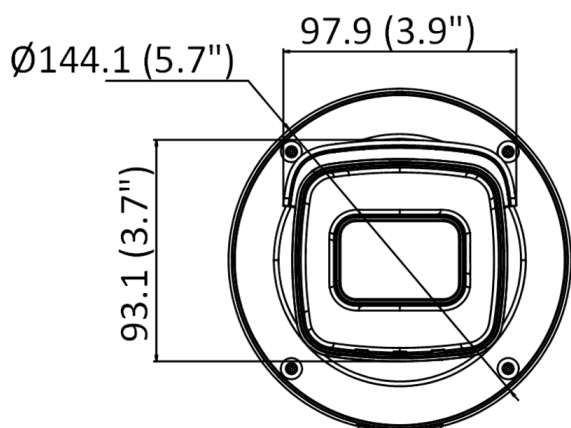

## Specifications

Deep Learning Function	
Face Capture	Yes
Perimeter Protection	Line crossing detection, intrusion detection, region entrance detection, region exiting detection
General	
Storage Conditions	-30 °C to 60 °C (-22 °F to 140 °F). Humidity 95% or less (non-condensing)
Startup and Operating Conditions	-30 °C to 60 °C (-22 °F to 140 °F). Humidity 95% or less (non-condensing)
Power Supply	12 VDC ± 25%, reverse polarity protection
Power Consumption and Current	DC: 12 V, 1.08 A, max. 13 W PoE: (802.3at, 42.5 V to 57 V), 0.36 A to 0.27 A, max. 15 W
Power Interface	Two-core terminal plug
Camera Material	ADC12
Camera Dimension	Ø144.1 × 345.7 mm (5.7" × 13.6")
Package Dimension	385 × 190 × 180 mm (15.2" × 7.5" × 7.1")
Camera Weight	Approx. 1445 g (3.2 lb.)
With Package Weight	Approx. 2571 g (5.7 lb.)
Linkage Method	Upload to NAS/memory card/FTP, notify surveillance center, trigger record, trigger capture, send email, audible warning
Web Client Language	33 languages English, Russian, Estonian, Bulgarian, Hungarian, Greek, German, Italian, Czech, Slovak, French, Polish, Dutch, Portuguese, Spanish, Romanian, Danish, Swedish, Norwegian, Finnish, Croatian, Slovenian, Serbian, Turkish, Korean, Traditional Chinese, Thai, Vietnamese, Japanese, Latvian, Lithuanian, Portuguese (Brazil), Ukrainian
General Function	Anti-flicker, heartbeat, mirror, privacy masks, flash log, password reset via email, pixel counter
Software Reset	Yes
Approval	
EMC	FCC (47 CFR Part 15, Subpart B); CE-EMC (EN 55032: 2015, EN 61000-3-2: 2014, EN 61000-3-3: 2013, EN 50130-4: 2011 +A1: 2014); RCM (AS/NZS CISPR 32: 2015); KC (KN 32: 2015, KN 35: 2015)
Safety	UL (UL 60950-1); , CB (IEC 60950-1: 2005 + Am 1: 2009 + Am 2: 2013); CE-LVD (EN 60950-1: 2005 + Am 1: 2009 + Am 2: 2013); , LOA (IEC/EN 60950-1)
Environment	CE-RoHS (2011/65/EU); WEEE (2012/19/EU); Reach (Regulation (EC) No 1907/2006)
Protection	IP66 (IEC 60529-2013), IK10 (IEC 62262:2002)

## Specifications

### Dimension

Unit: mm